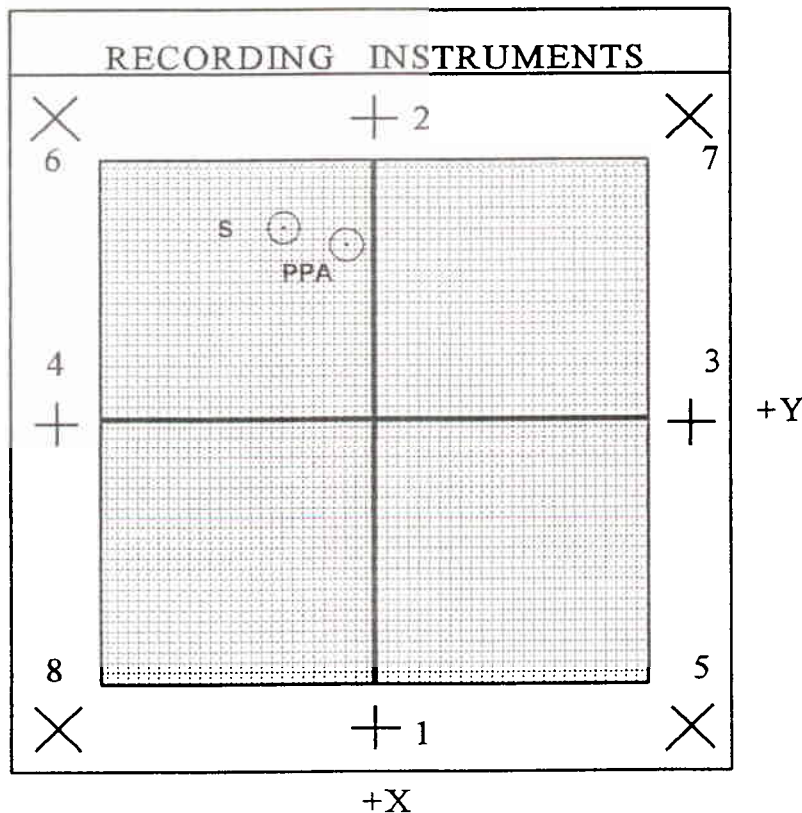

LENS : ZEISS LMK

NO : 265014A

DATE : 14.2.97

CALIBRATED FOCAL LENGTH : 152.440mm

FIDUCIAL COORDS

POINT	X MM	Y MM
FC	0.000	0.000
S	-0.023	-0.008
PPA	-0.019	-0.002

FIDUCIAL MARKS REFERRED TO F.C.
ARE ACROSS THE SIDE FIDUCIALS

PPA : PRINCIPAL POINT OF AUTOCOLLIMATION

S : POINT OF BEST SYMMETY

EVERY PAGE BEARS THIS SIGNATURE

[Handwritten Signature]

Aerofilms