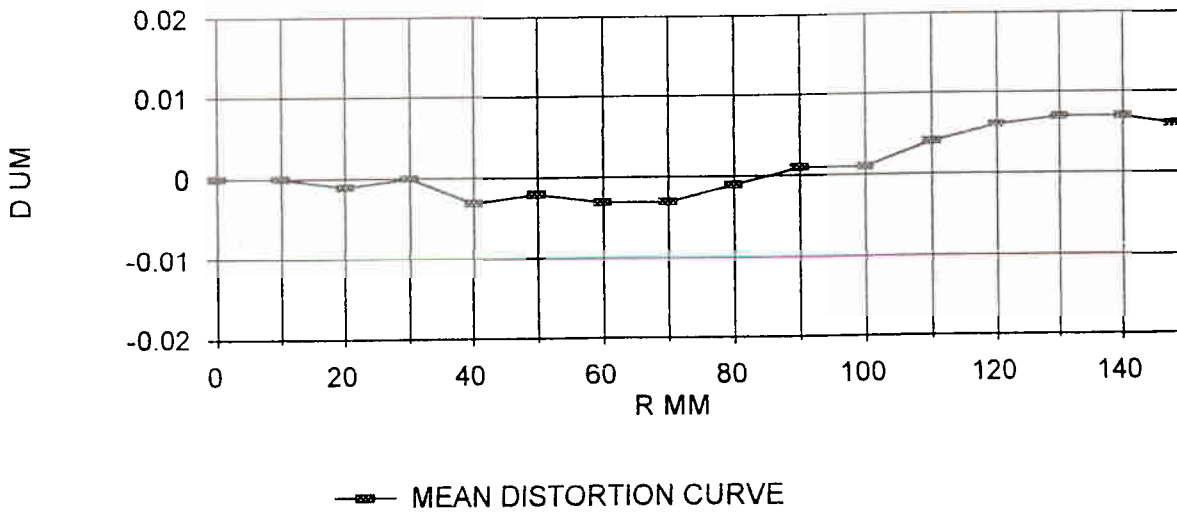

DEGREES OF AXIS	RESOLUTION	
	RADIAL	TANGENTIAL
0	107	107
8	91	105
16	87	95
24	79	87
32	76	80
40	74	59
48	62	40

MEASURED BY

PAGE 5 OF 6

EVERY PAGE BEARS THIS SIGNATURE

Aerofilms

CALIBRATION No : AF/ZEISS LMK 265014A / 1

DATE : 14.2.97

FILTER ON CAMERA : NONE FITTED

APERTURE : F5.6

EVERY PAGE BEARS THIS SIGNATURE

Aerofilms