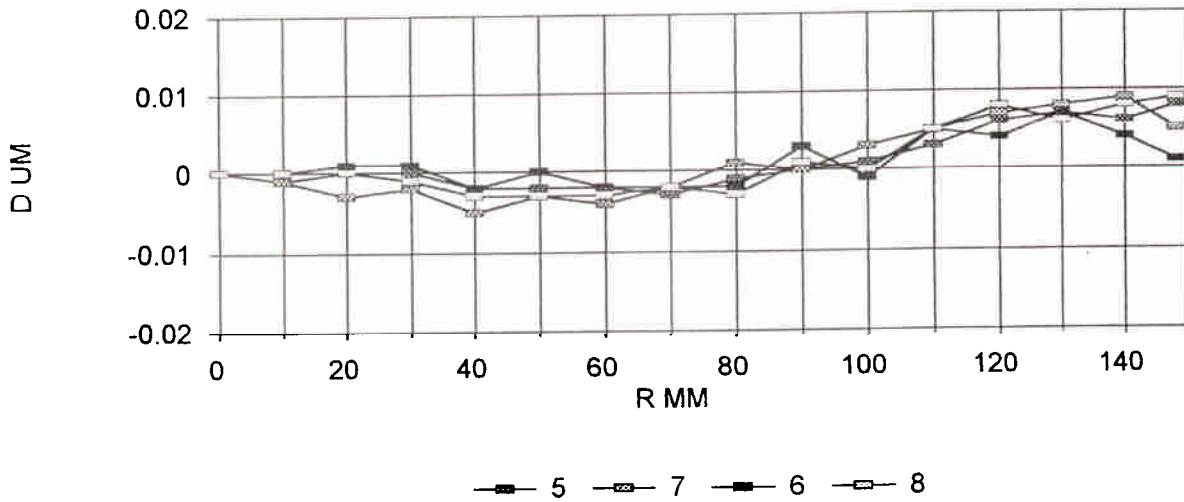

DEGREES OF AXIS	RESOLUTION	
	RADIAL	TANGENTIAL
0	107	107
8	91	105
16	87	95
24	79	87
32	76	80
40	74	59
48	62	40

MEASURED BY

PAGE 5 OF 6

EVERY PAGE BEARS THIS SIGNATURE

Aerofilms

CALIBRATION No : AF/ZEISS LMK 265014A / 1

DATE : 14.2.97

FILTER ON CAMERA : NONE FITTED

APERTURE : F5.6

EVERY PAGE BEARS THIS SIGNATURE

Aerofilms